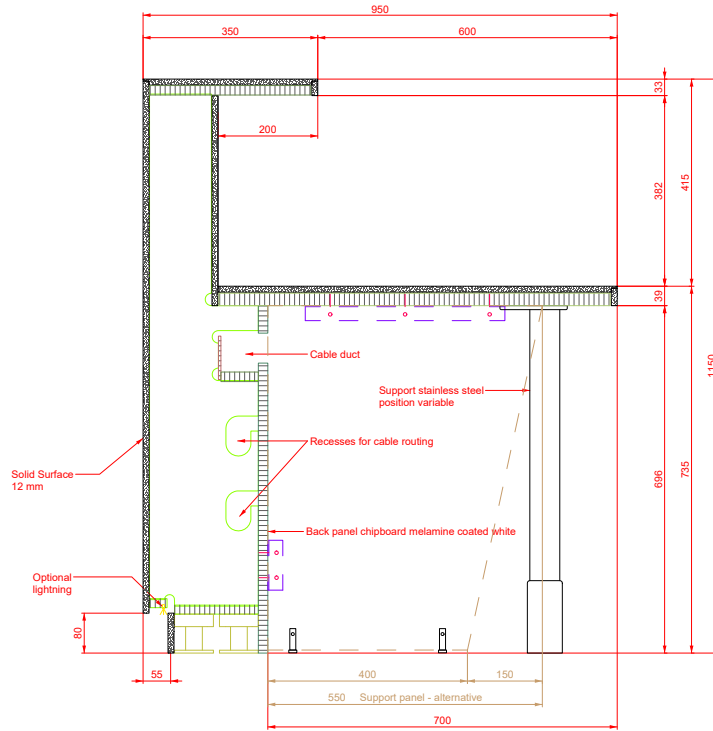

Below you can find an overview of all modules in the Flow design line incl. all measurements (L/B/H in mm and W in kg).

End Modules - Bi-Colour	
	
FLO-LE-D-BC End Module left Desk	FLO-RE-D-BC End Module right Desk
L/B/H/W: 251/950/735/41	L/B/H/W: 251/950/735/41

Corner Modules - Bi-Colour	
	
FLO-C90-D-BC 90° Corner Desk	FLO-C45-D-BC 45° Corner Desk
L/B/H/W: 1050/1050/735/63	L/B/H/W: 1373/830/735/39

Straight Modules - Bi-Colour				
				
FLO-S-D-300-BC Desk	FLO-S-D-600-BC Desk	FLO-S-D-900-BC Desk	FLO-S-D-1200-BC Desk	FLO-S-D-1500-BC Desk
L/B/H/W: 300/950/735/19	L/B/H/W: 600/950/735/37	L/B/H/W: 900/950/735/55	L/B/H/W: 1200/950/735/72	L/B/H/W: 1500/950/735/91

FLO-S-D-1800-BC Desk
L/B/H/W: 1800/950/735/108

Each reception counter has a standard colour or colour combination. You can adjust the counter to your needs and wishes with our colours, decors and additional options. Custom planned configurations are possible on request.

The following sectional drawings give you an overview of all relevant measurements.

Upstand Modules

Desk Modules