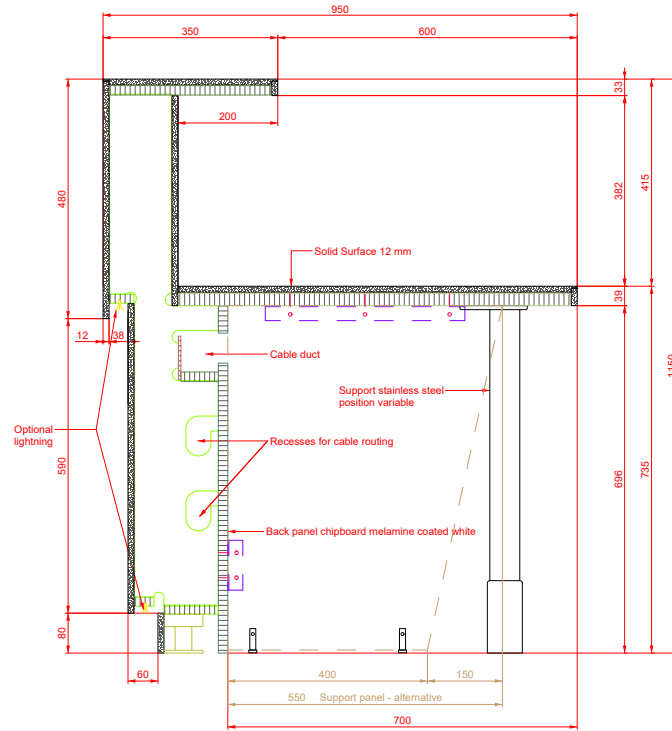

The following sectional drawings give you an overview of all relevant measurements.

Upstand Modules